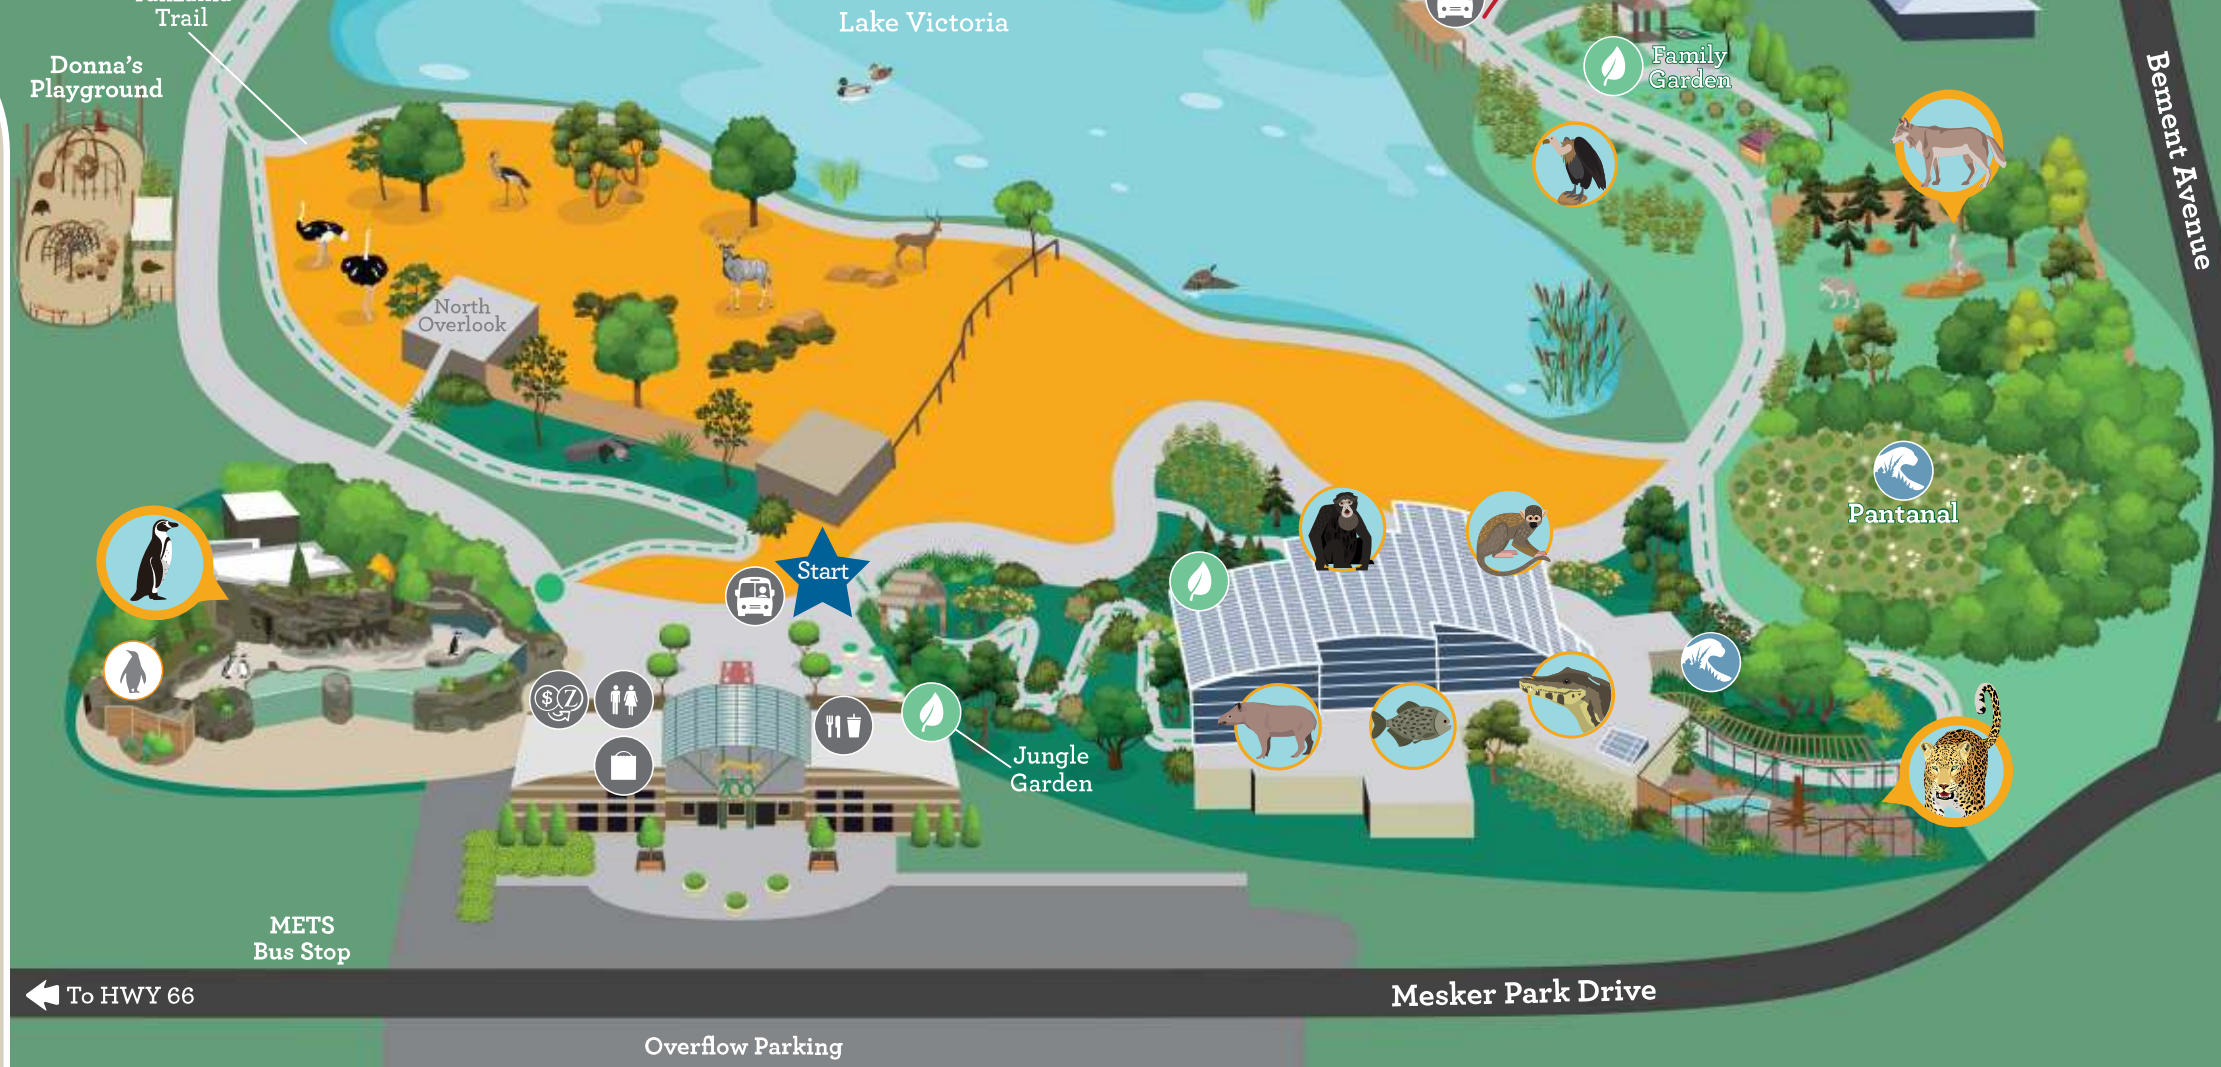

Map Key

- Main Path
- Tram-Only Path

* Seasonal Attractions

- | | | |
|--------------|---|-----------------------------|
| Restrooms | Engelbrecht Carousel & Koch Event Lodge | South America |
| Concessions | Paddle Boats* | North America |
| Tram Stop | Penguin Feeding | Discovery Center |
| Gift Shop | Giraffe Feeding | African Rift |
| Nursing Nook | Budgie Walkabout* | Kley Memorial Building |
| Zoo Tokens | Garden | Asia |
| | Conservation Area | Children's Enchanted Forest |
| | | Africa |

Start Recommended Starting Point

ACCREDITED BY THE
ASSOCIATION OF ZOOS & AQUARIUMS

To HWY 66

Overflow Parking

Mesker Park Drive